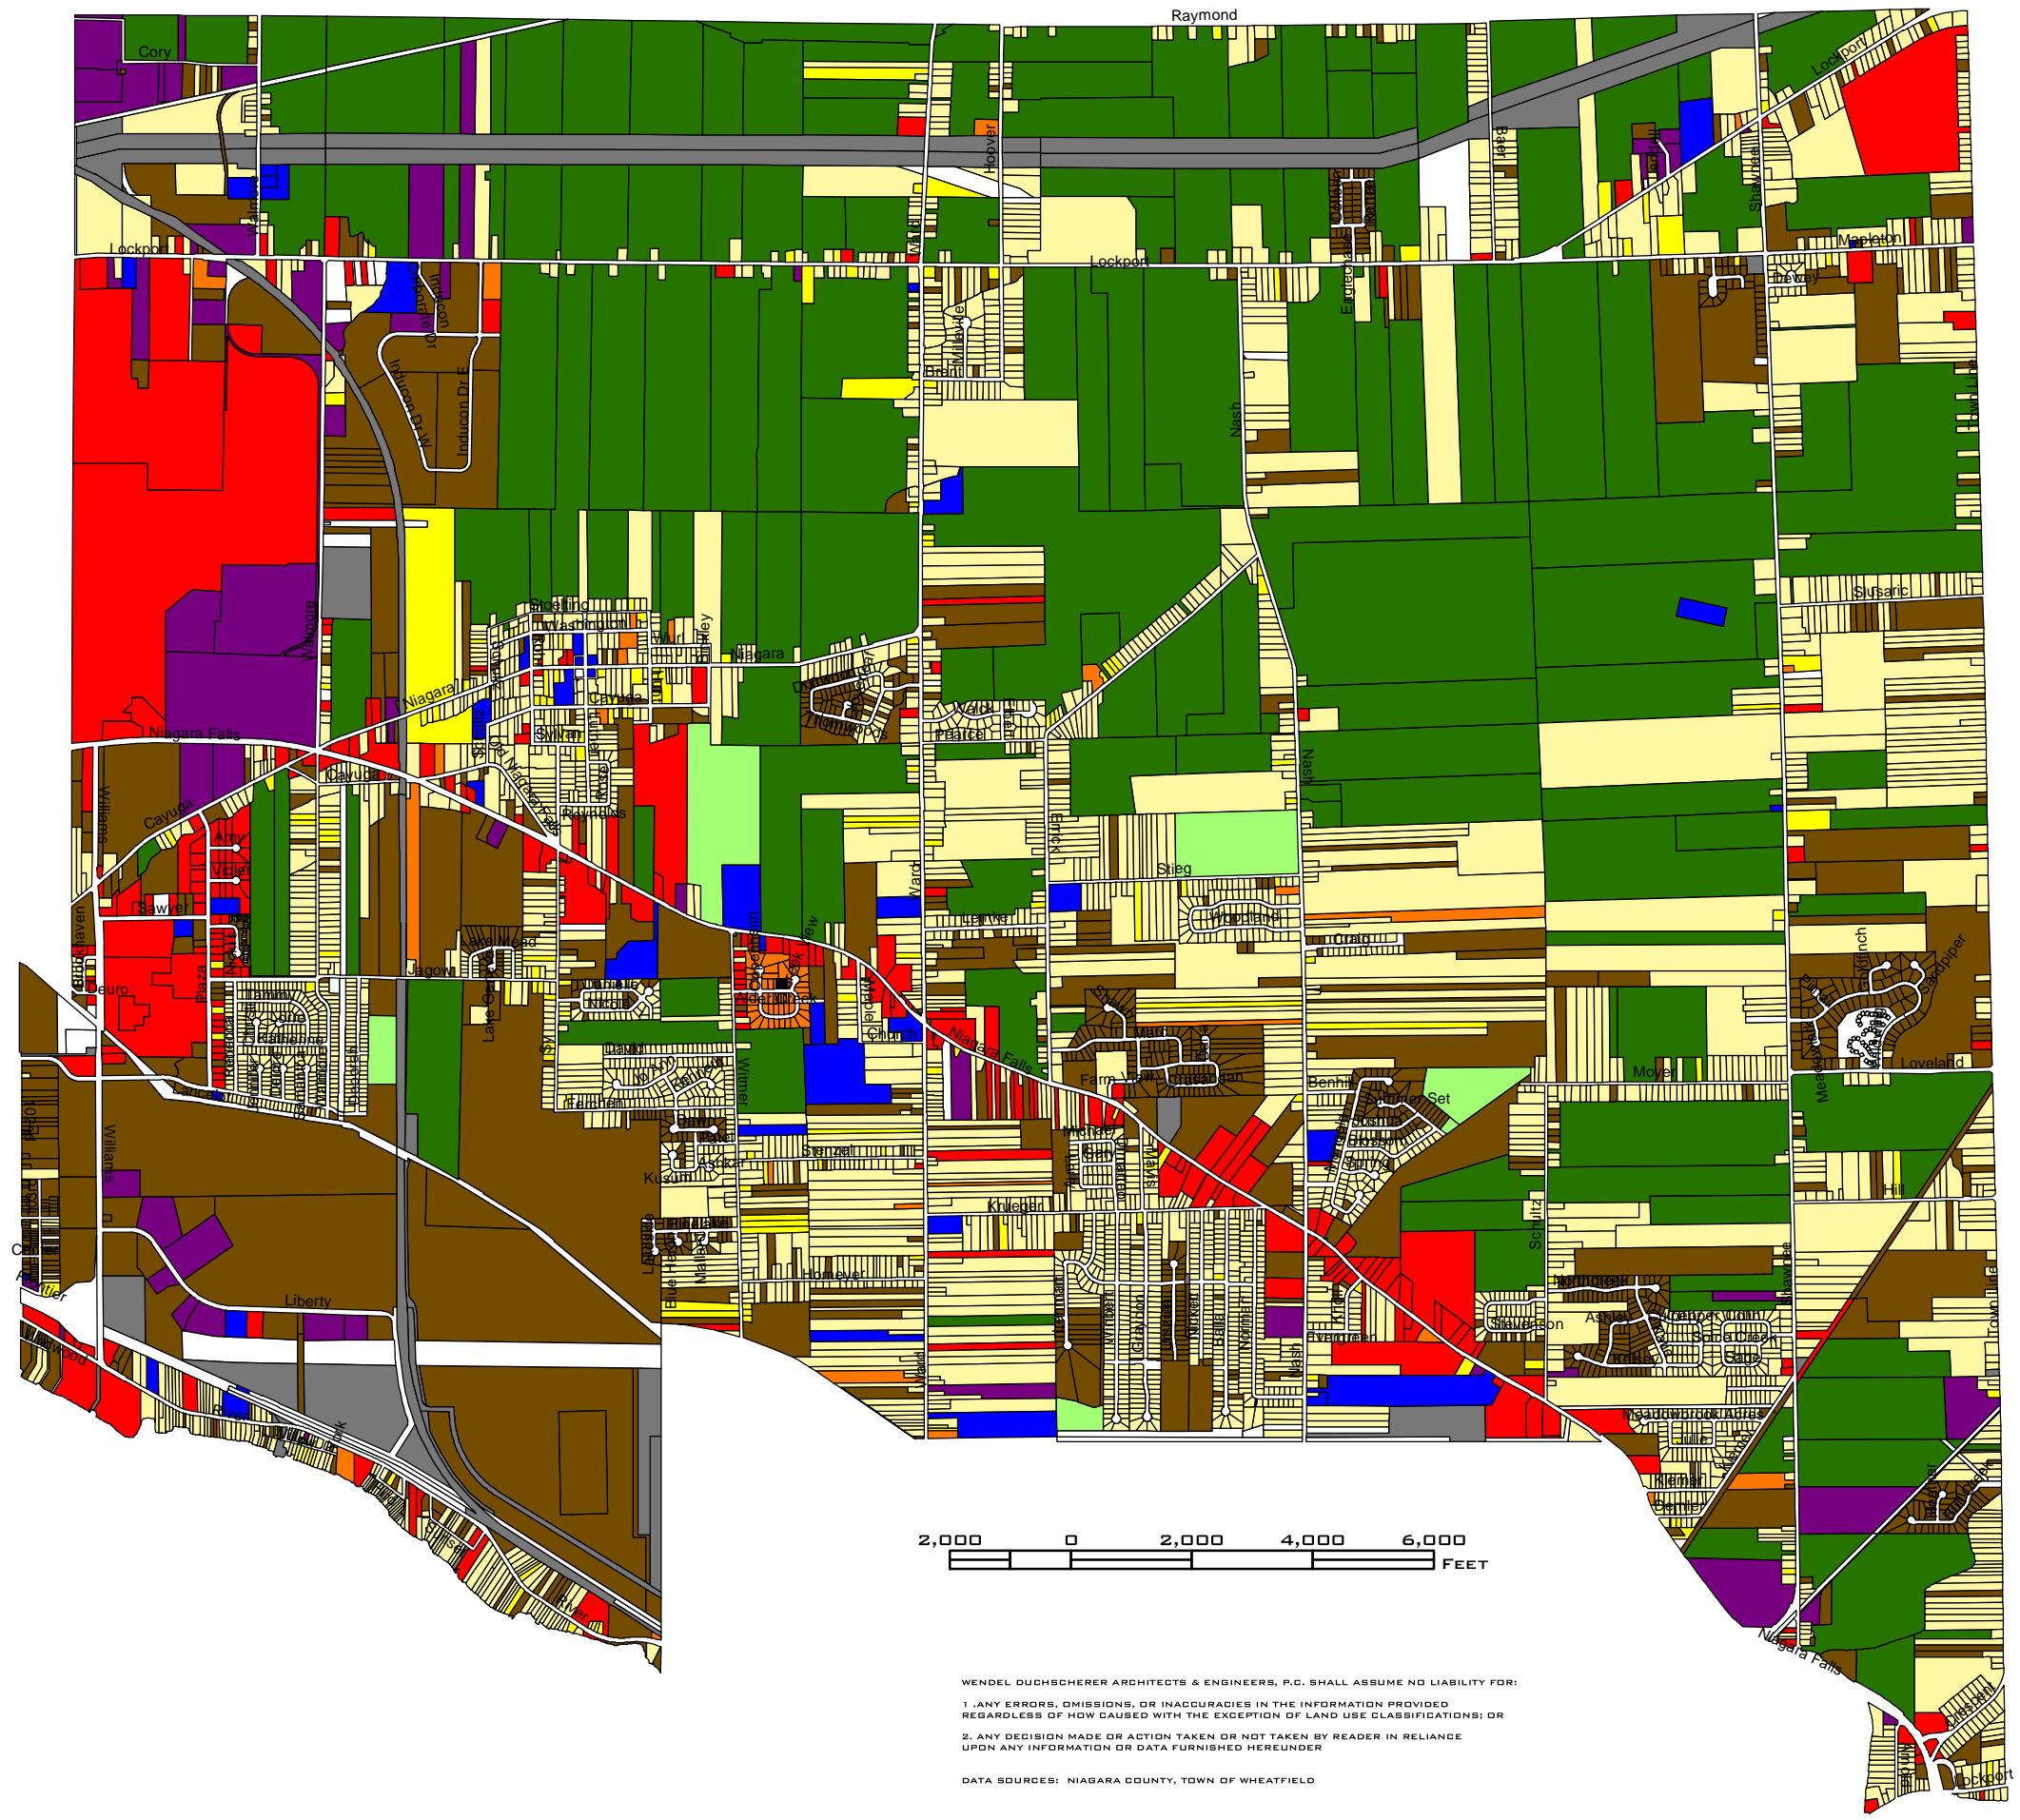

# TOWN OF WHEATFIELD

## EXISTING LAND USE

**KEY TO FEATURES**

**LAND USE CLASSIFICATIONS**

- AGRICULTURAL
- INDUSTRIAL
- COMMERCIAL
- GOVERNMENT/PUBLIC
- SINGLE FAMILY RESIDENTIAL
- MULTI-FAMILY RESIDENTIAL
- PARKS
- UTILITIES/INFRASTRUCTURE
- VACANT
- MISSING DATA

WENDEL DUCHSCHERER ARCHITECTS & ENGINEERS, P.C. SHALL ASSUME NO LIABILITY FOR:

1. ANY ERRORS, OMISSIONS, OR INACCURACIES IN THE INFORMATION PROVIDED REGARDLESS OF HOW CAUSED WITH THE EXCEPTION OF LAND USE CLASSIFICATIONS; OR
2. ANY DECISION MADE OR ACTION TAKEN OR NOT TAKEN BY READER IN RELIANCE UPON ANY INFORMATION OR DATA FURNISHED HEREUNDER

DATA SOURCES: NIAGARA COUNTY, TOWN OF WHEATFIELD