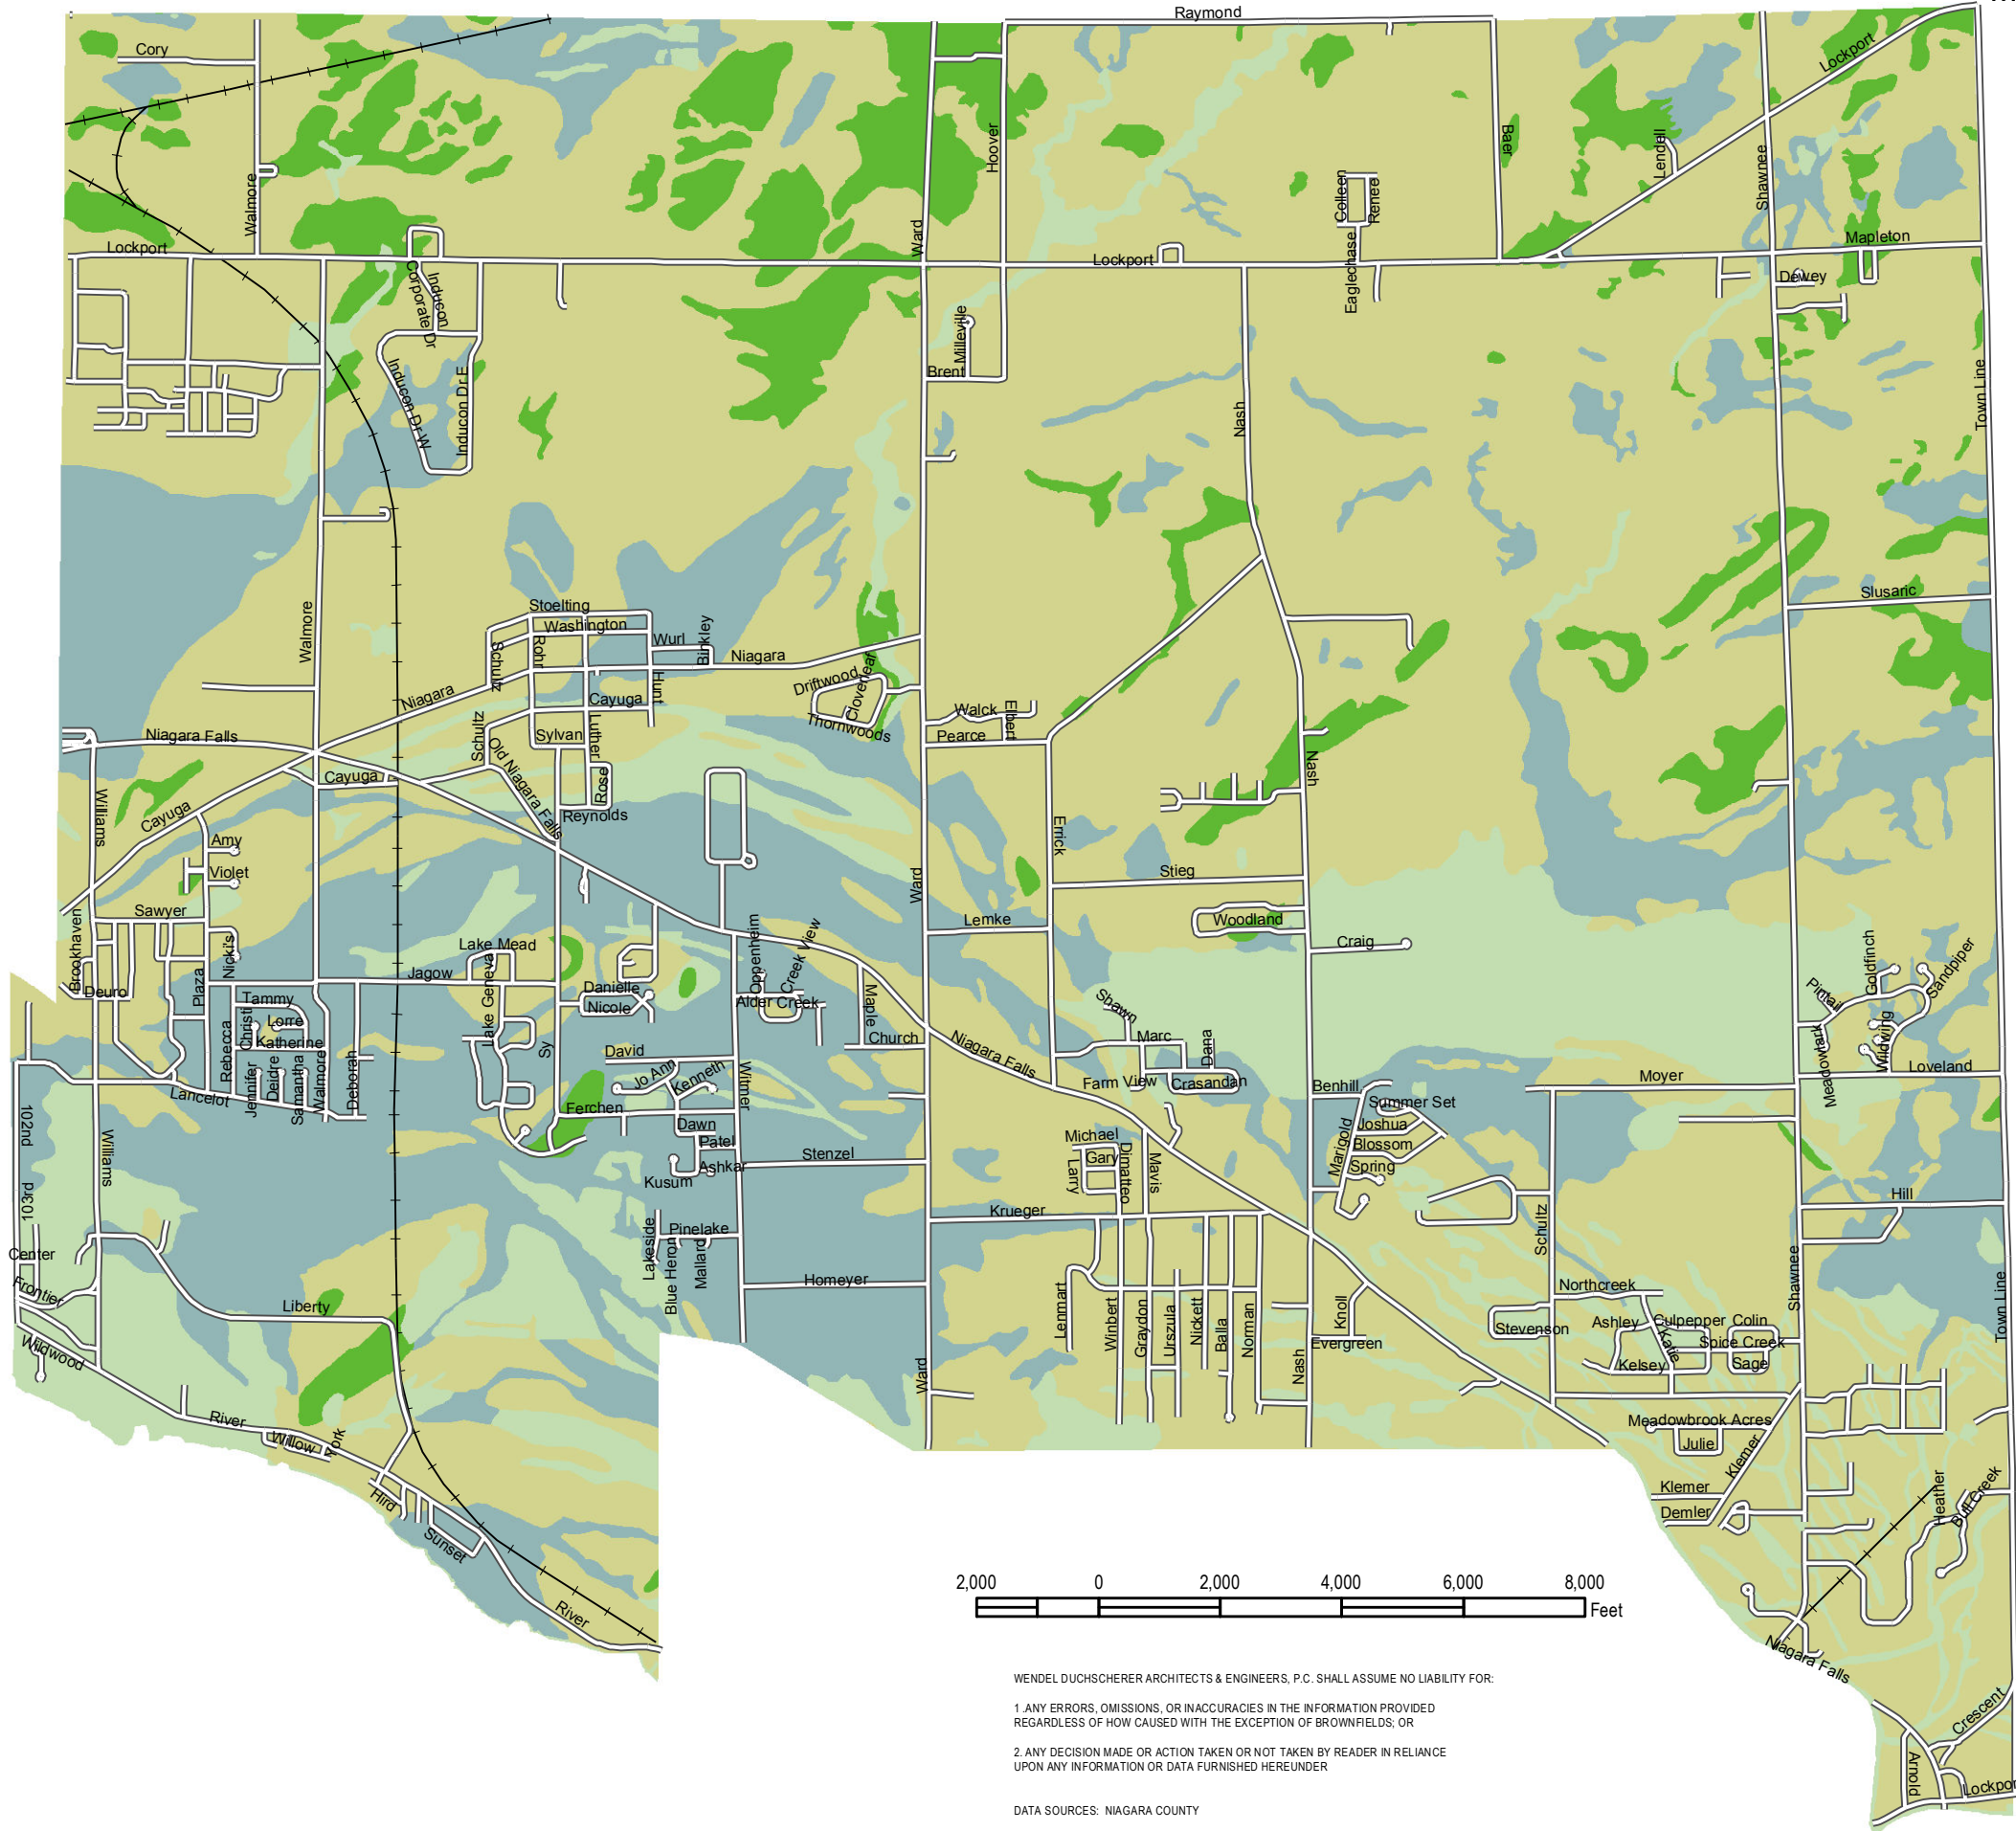

# Town of Wheatfield

## Farmland Soils Map

**Key to Features**

- Municipal Boundary
- Roads
- Railroads

**Soils**

- Prime farmland
- Farmland of statewide importance
- Not prime farmland
- Prime farmland if drained

WENDEL DUCHSCHERER ARCHITECTS & ENGINEERS, P.C. SHALL ASSUME NO LIABILITY FOR:  
 1. ANY ERRORS, OMISSIONS, OR INACCURACIES IN THE INFORMATION PROVIDED REGARDLESS OF HOW CAUSED WITH THE EXCEPTION OF BROWNFIELDS; OR  
 2. ANY DECISION MADE OR ACTION TAKEN OR NOT TAKEN BY READER IN RELIANCE UPON ANY INFORMATION OR DATA FURNISHED HEREUNDER

DATA SOURCES: NIAGARA COUNTY

**wendel**  
 Project # 29560102  
 September 5, 2002  
 Revised: July 12, 2011