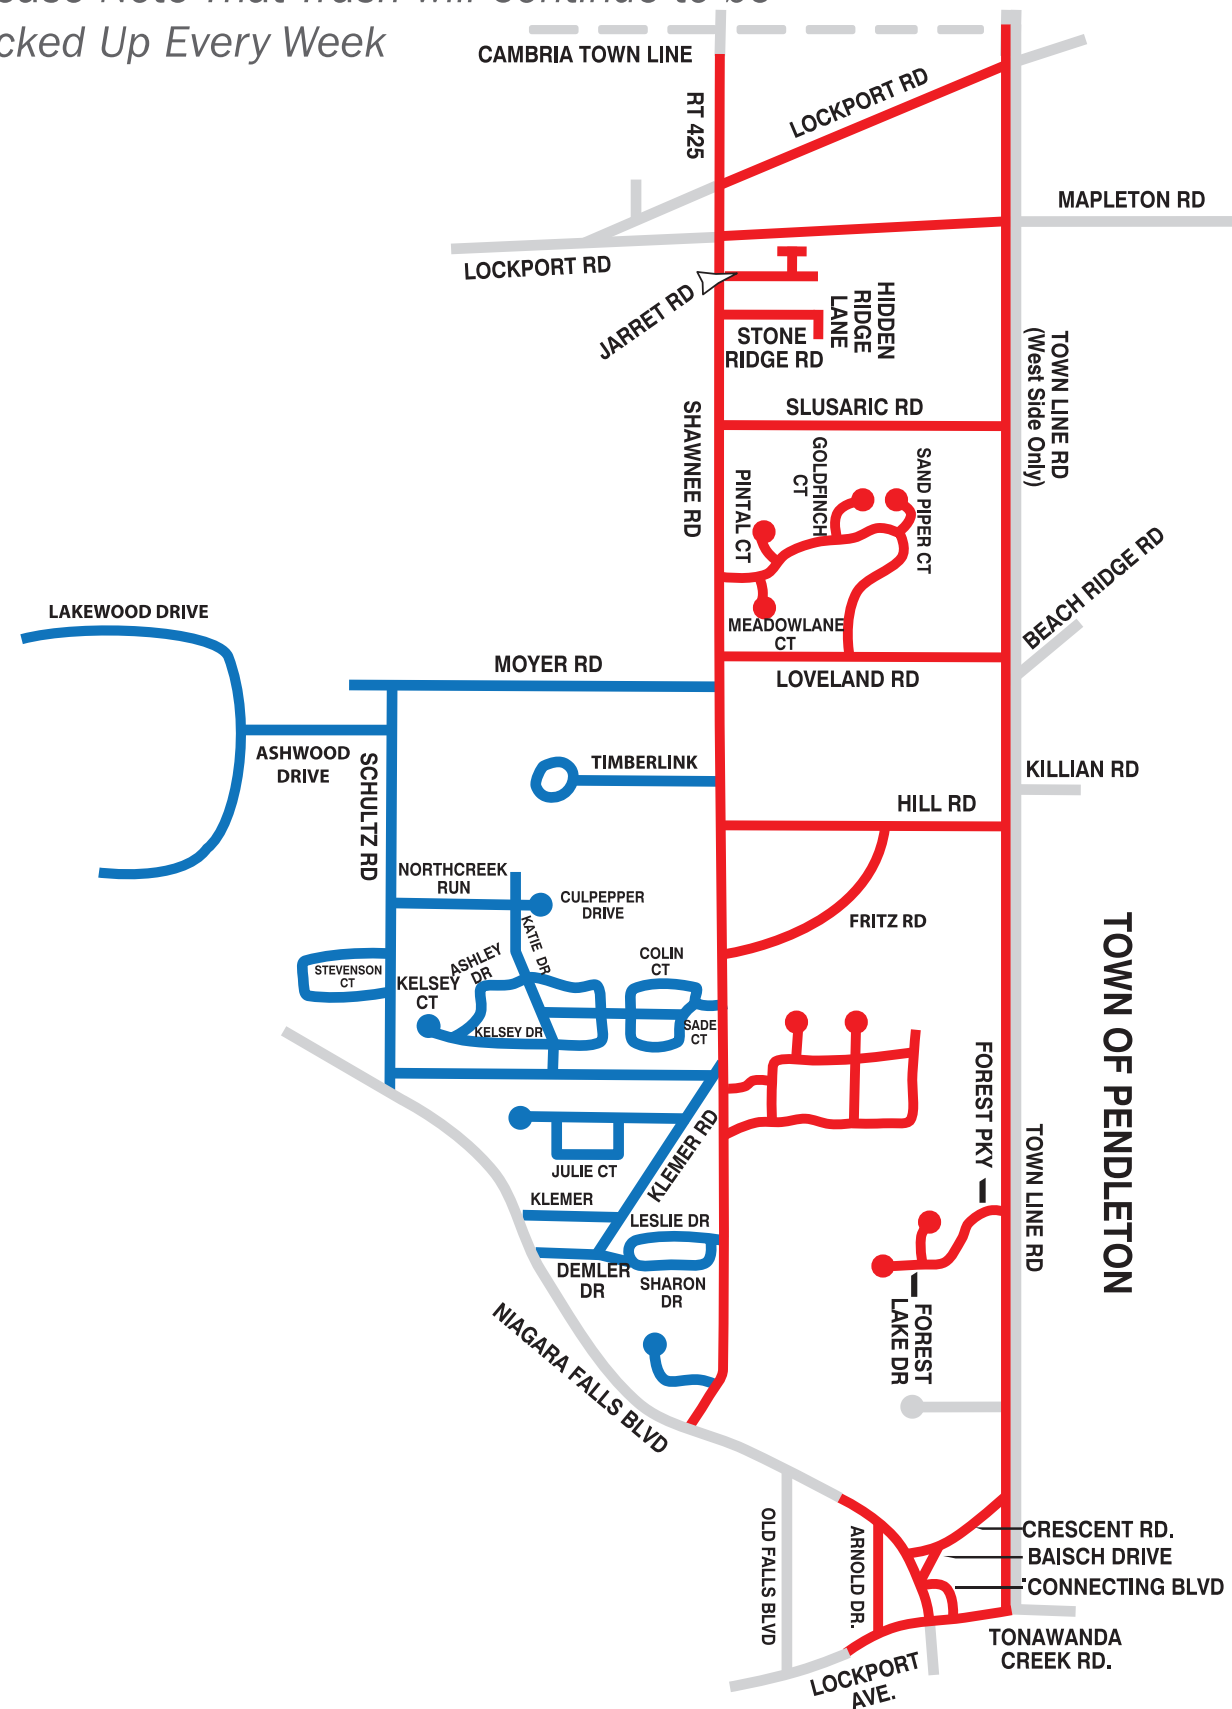

Monday Recycling Collection

■ A Week ■ B Week

Please Note That Trash will Continue to be Picked Up Every Week

Tuesday Recycling Collection

■ A Week

Please Note That Trash will Continue to be Picked Up Every Week

Tuesday Recycling Pickup will only include an A Week