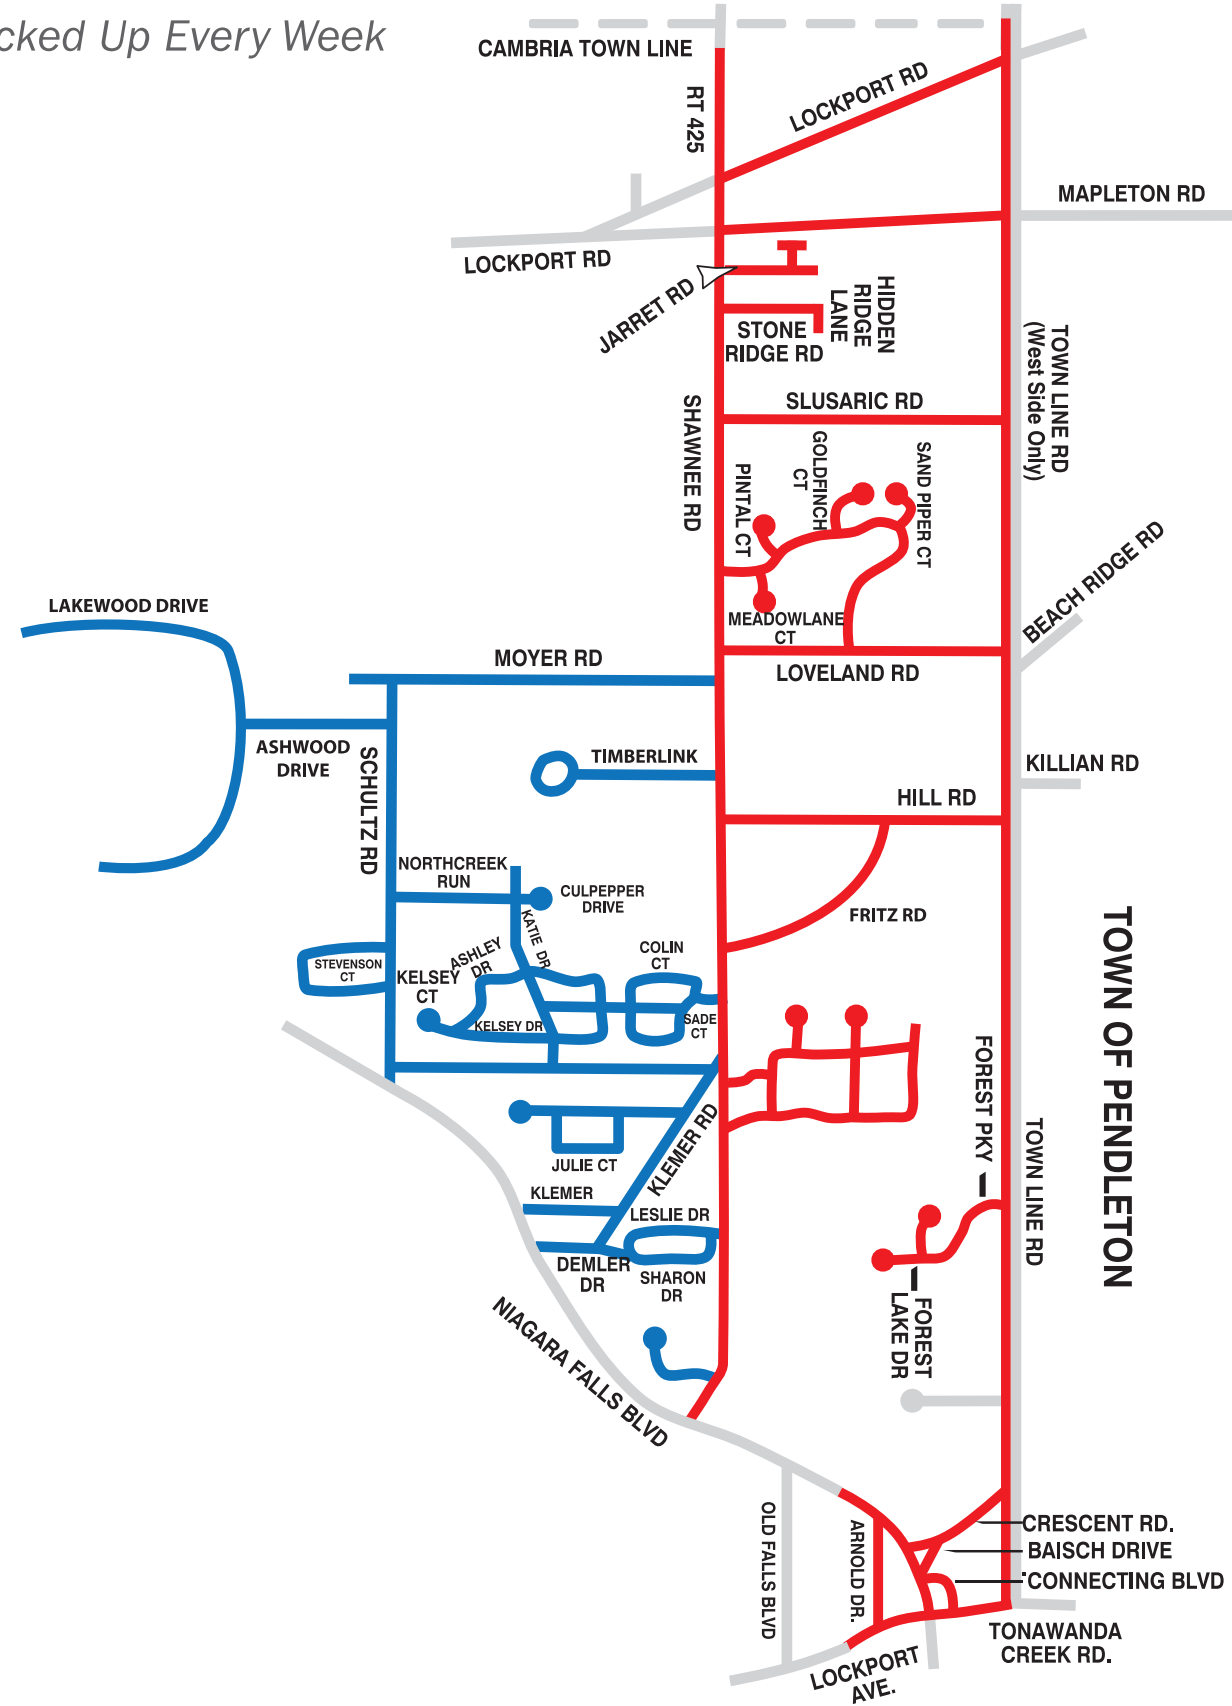

# Monday Recycling Collection

■ A Week ■ B Week

Please Note That Trash will Continue to be Picked Up Every Week

# Tuesday Recycling Collection

■ A Week

Please Note That Trash will Continue to be Picked Up Every Week

Tuesday Recycling Pickup will only include an A Week